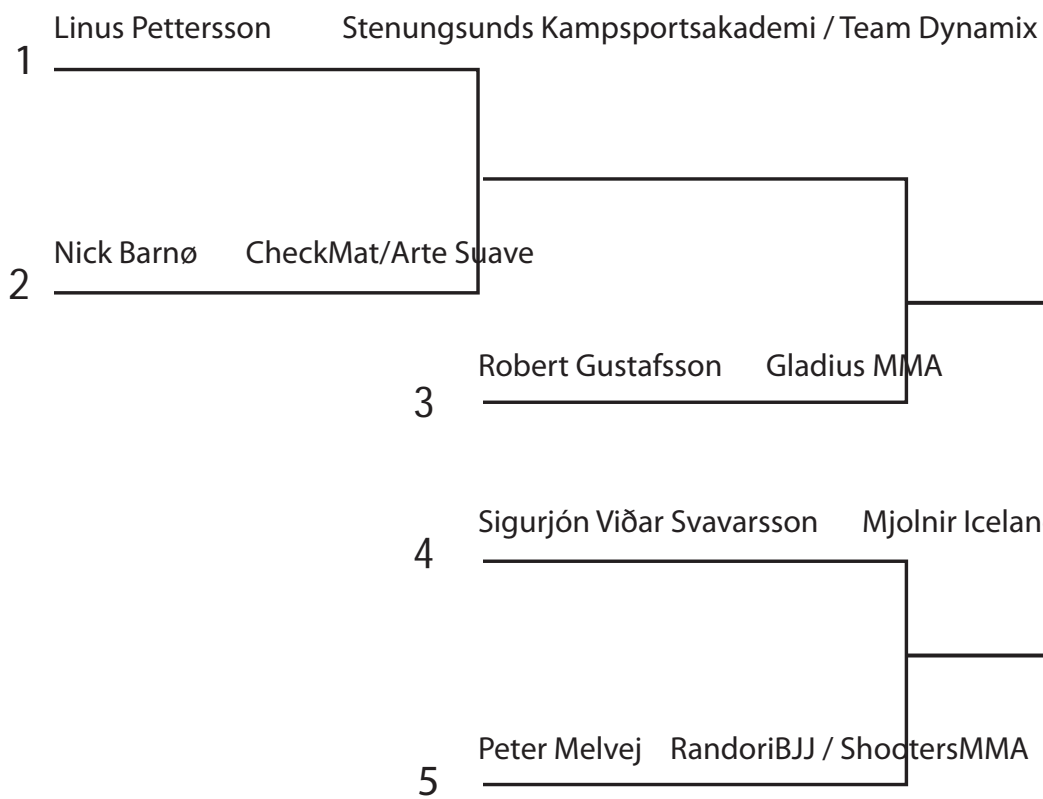

Male Adult (18 years and up) Blue Belts +100.5 kg

Bracket Start 12:00 Saturday

1

2

3

3